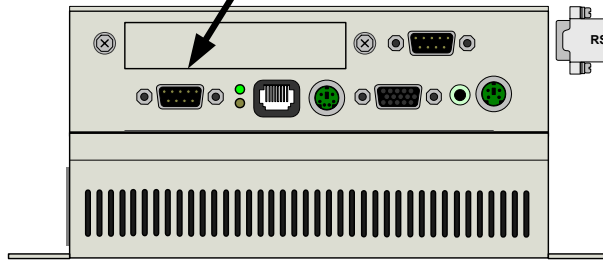

Connections for alternate control of MCC Link System.

RS-232 Connection

AC Power Required

AC Power Required

LINK SYSTEMS
APPLIED COMPUTER SYSTEMS, INC.

POWER				INSTR		CONT		BUS IN		BUS OUT		BUS	
12V	5V	3.3V	-5V	HV	CONT	HV	S/D	HV	S/D	K/M	POLL		
Green	Green	Green	Green	Red	Red	Red	Yellow	Red	Yellow	Red	Yellow	Red	Yellow