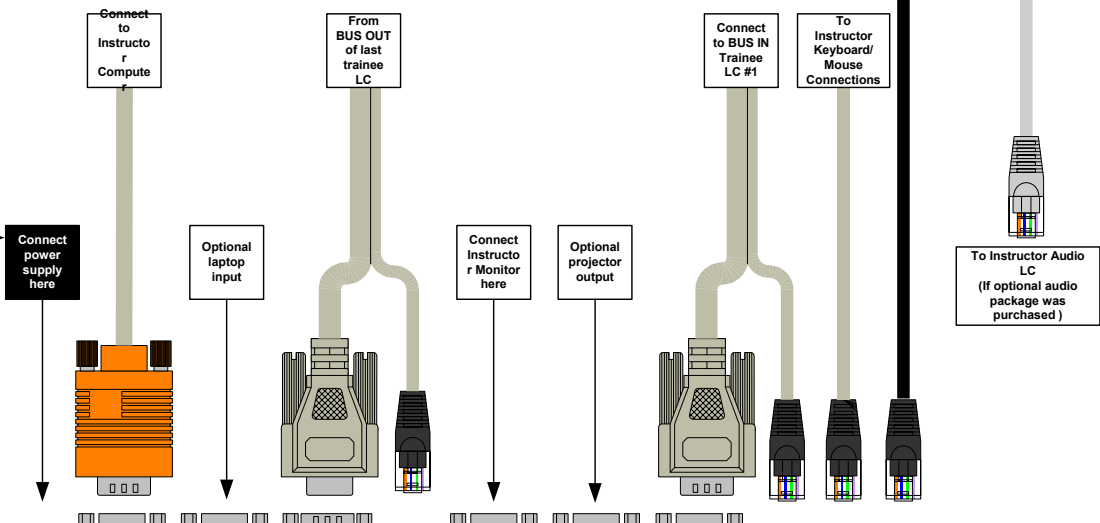

Connections for alternate control of MCC Link System.

RS-232 Connection

AC Power Required

AC Power Required

LINK SYSTEMS
APPLIED COMPUTER SYSTEMS, INC.

POWER				INSTR		CONT		BUS IN		BUS OUT		BUS	
12V	5V	3.3V	-5V	HV	CONT	HV	S/D	HV	S/D	K/M	POLL		
Green	Green	Green	Green	Red	Red	Red	Yellow	Red	Yellow	Red	Yellow	Red	Yellow