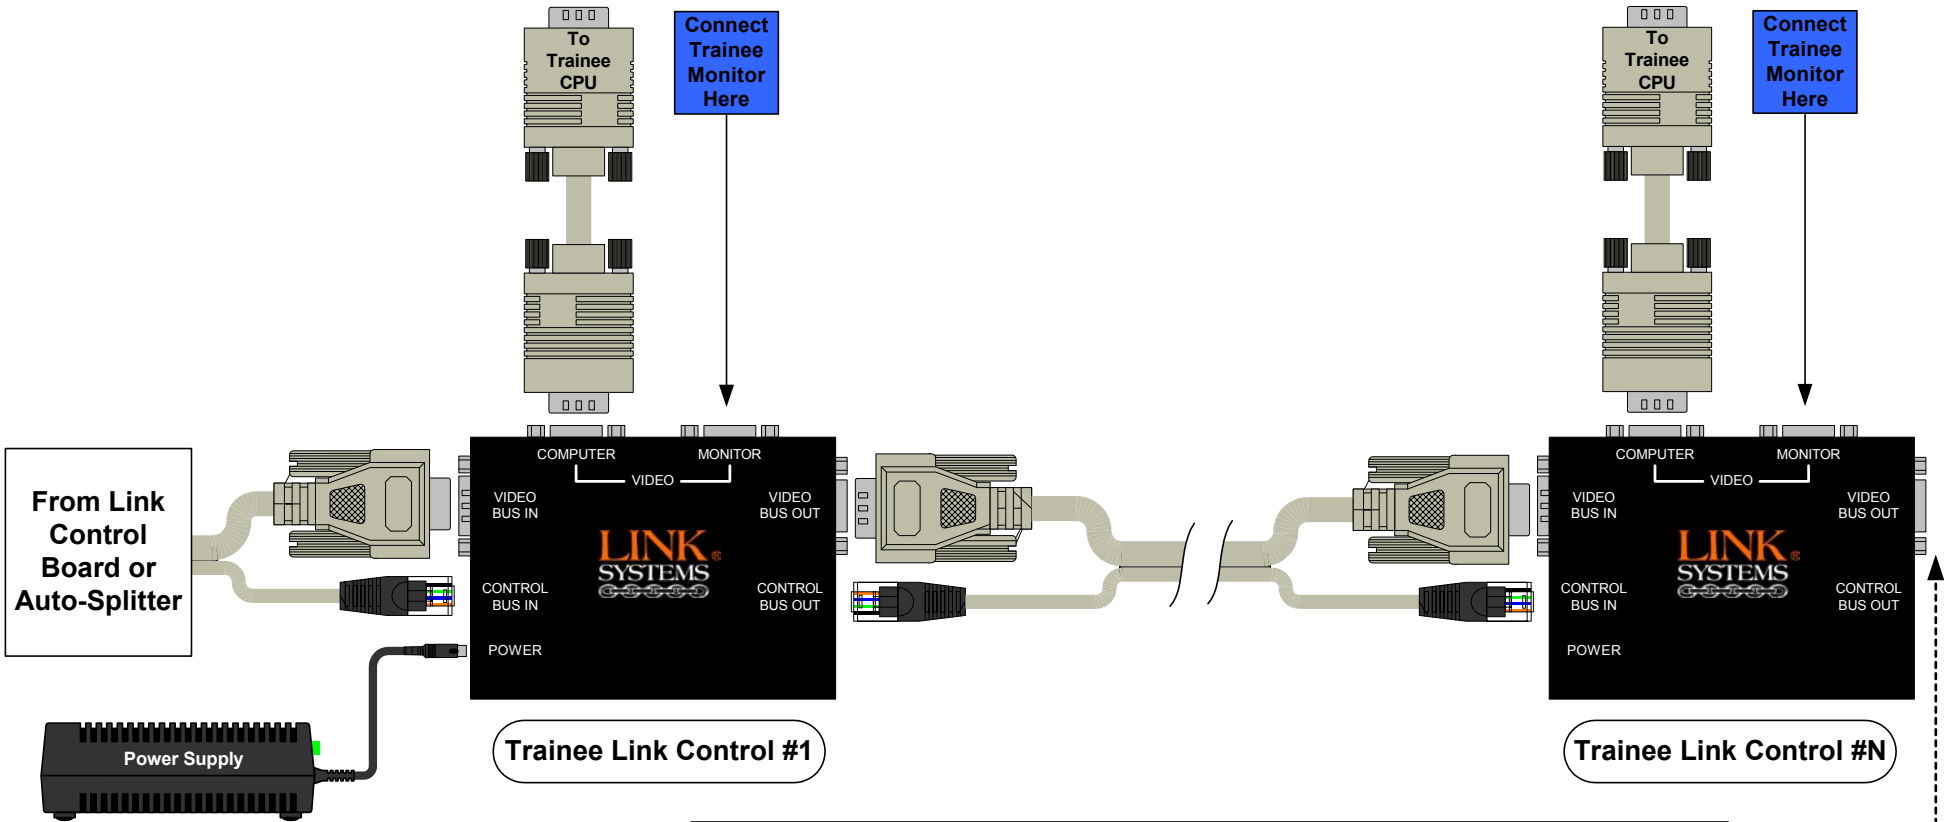

**Connections  
for Trainee  
desks.**

**Note: The "Bus Out" of the last Trainee Link Control may either return to the Auto-Splitter or the Logic Control Board at the Instructor Station depending on the configuration of your system. See Auto-Splitter drawing for correct placement.**