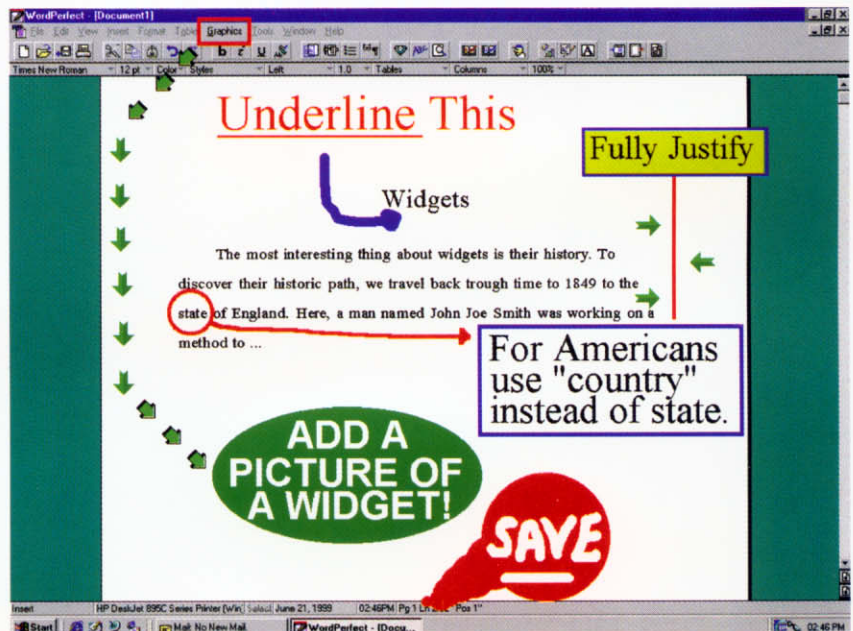

The Ideal Presentation Toolbox!

LINK Stylus LS-500

Finally! A 100% software solution for your Windows 95/98/2000/NT system that gives you those needed presentation tools to clarify, highlight, and illuminate your presentations.

- ☞ *Highlight areas of interest and/or hide areas of distraction*
- ☞ *Overlay your screen images with various colors and sizes of*
  - ✓ Lines   ✓ Rectangles   ✓ Boxes   ✓ Circles
  - ✓ Discs   ✓ Ellipses   ✓ Text   ✓ Freehand drawings
- ☞ *Use rich, bright colors for capturing the attention of your viewers*
- ☞ *Draw in opaque or in translucent colors*
- ☞ *Dim entire screen and re-highlight desired sections*
- ☞ *Use the flashlight tool to direct student attention*
- ☞ *Quickly restore the entire screen or just a portion*
- ☞ *Add your illustration marks anywhere on the screen*
- ☞ *Type text anywhere using different fonts, colors, sizes, and styles*
- ☞ *Add various directional pointers anywhere for specifying intended flow*
- ☞ *Always available, use over any standard Windows-based program*

The LS-500 is simple to install and even simpler to operate! So go ahead and give yourself the powerful presentation tools you and your students need. Add the LS-500 to your training PC **and** to all of the PCs in your lab. Affordably priced lab packs. A lab pack covers installing the complete software package on **every** PC in your lab, **regardless** of your lab's size!

System Requirements:

Windows 95/98/2000/NT, 8 Megs RAM, 256+ color mode.

Email: sales@acs-linksystems.com
Website: http://acs-linksystems.com

Phone: 1(800)237-5465
Fax: (740)892-4838

Applied Computer Systems, Inc.
3060 Johnstown-Utica Road
Johnstown, Ohio 43031